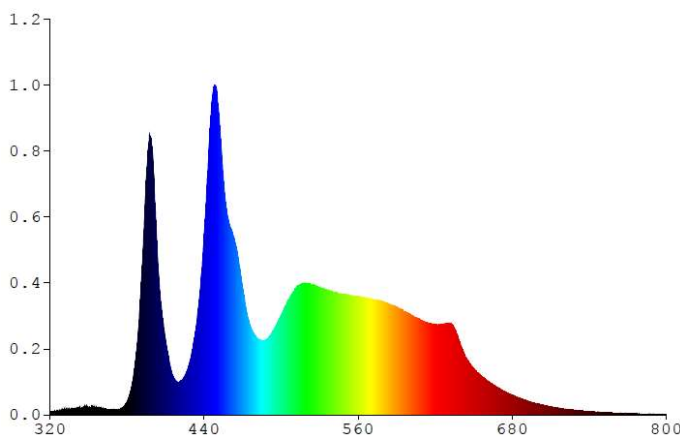

LED lighting for use in terraristics

Light data	Reptile 750	Reptile 1150
Light source	LED	LED
Luminous flux	1900 lm	3280 lm
Color temperature	8000 K	7700 K
Color rendering index	91.1	90.3
Beam angle	100°	100°
PPF	26,0 µmol/s	43.3 µmol/s
UVA power	768 mW	975 mW
Installed LED types	6500K UVA RGB	6500K UVA RGB
PstLM ¹⁾	0.03	0.02
SVM ¹⁾	0.00	0.00
Energy efficiency class ²⁾	-	-
Dimmable ³⁾	Yes	Yes

¹⁾ When using the following DRV2: DRV2 36W Item No.: 00012991

DRV2 48W Item No.: 00012992

²⁾ Not required as the lights have a UV radiation > 2mW/km and are intended for use in terraristics.

³⁾ Controllable via the separately available SolarStinger CON1 (Item No.: 00011561)

Electrical data	Reptile 750	Reptile 1150
Voltage	24 V DC	24 V DC
Power	27 W	41 W

Operating conditions	Reptile 750	Reptile 1150
Ambient temperature	-10...+40 °C	-10...+40 °C
Type of protection	IP65	IP65

General information	Reptile 750	Reptile 1150
Item No.:	00013698	00013699
Weight	600 g	870 g
Length	750 mm	1150 mm
Width	49 mm	49 mm
Height	15 mm	15 mm
Color	schwarz	schwarz
Cable length	1,9 m	1,9 m