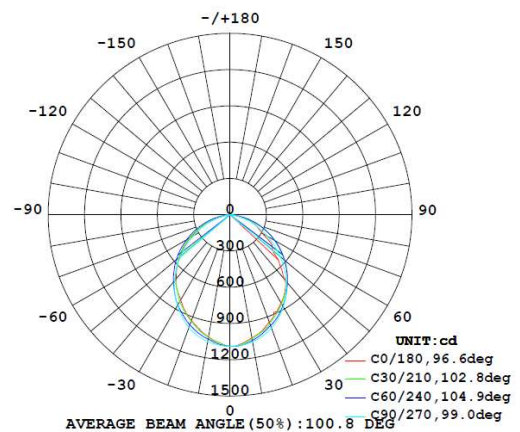

LED lighting for use in terraristics

Light data	Reptile 750	Reptile 1150
Light source	LED	LED
Luminous flux	1900 lm	3280 lm
Color temperature	8000 K	7700 K
Color rendering index	91.1	90.3
Beam angle	100°	100°
PPF	26,0 µmol/s	43.3 µmol/s
UVA power	768 mW	975 mW
Installed LED types	6500K UVA RGB	6500K UVA RGB
PstLM ¹⁾	0.03	0.02
SVM ¹⁾	0.00	0.00
Energy efficiency class ²⁾	-	-
Dimmable ³⁾	Yes	Yes

¹⁾ When using the following DRV2: DRV2 36W Item No.: 00012991

DRV2 48W Item No.: 00012992

²⁾ Not required as the lights have a UV radiation > 2mW/km and are intended for use in terraristics.

³⁾ Controllable via the separately available SolarStinger CON1 (Item No.: 00011561)

Electrical data	Reptile 750	Reptile 1150
Voltage	24 V DC	24 V DC
Power	27 W	41 W

Operating conditions	Reptile 750	Reptile 1150
Ambient temperature	-10...+40 °C	-10...+40 °C
Type of protection	IP65	IP65

General information	Reptile 750	Reptile 1150
Item No.:	00013698	00013699
Weight	600 g	870 g
Length	750 mm	1150 mm
Width	49 mm	49 mm
Height	15 mm	15 mm
Color	schwarz	schwarz
Cable length	1,9 m	1,9 m